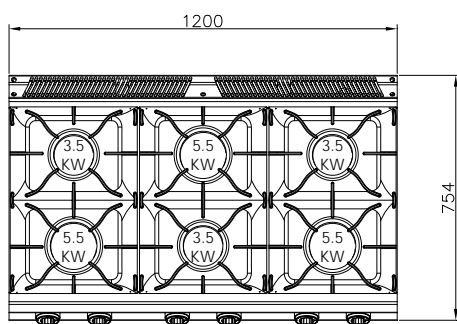

MODELLO
MODEL

DIMENSIONI mm
DIMENSIONS mm

POTENZA GAS KW
GAS POWER KW

VOLUME m³

PESO Kg
WEIGHT Kg

ALLACCIAMENTO GAS
GAS CONNECTION

7CBG06

1200x730x900

27

1,2

114

Ø 1/2"

G = Gas Ø 1/2"