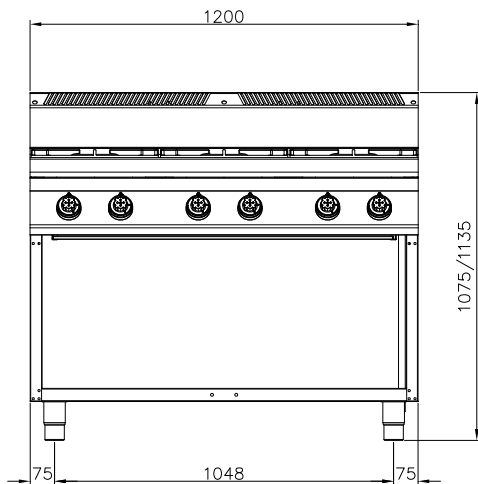

MODELLO
MODEL

DIMENSIONI mm
DIMENSIONS mm

POTENZA GAS KW
GAS POWER KW

VOLUME m³

PESO Kg
WEIGHT Kg

ALLACCIAMENTO GAS
GAS CONNECTION

7CBG06

1200x730x900

27

1,2

114

Ø 1/2"

G = Gas Ø 1/2"