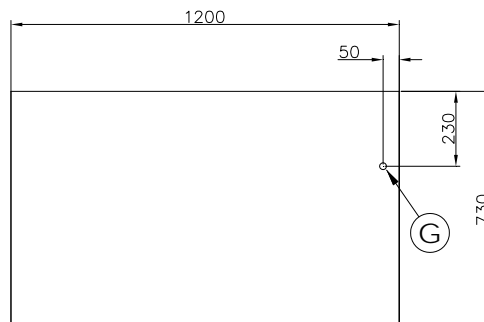

MODELLO
MODEL

DIMENSIONI mm
DIMENSIONS mm

POTENZA GAS KW
GAS POWER KW

VOLUME m³

PESO Kg
WEIGHT Kg

ALLACCIAMENTO GAS
GAS CONNECTION

7CBG06

1200x730x900

27

1,2

114

Ø 1/2"

G = Gas Ø 1/2"