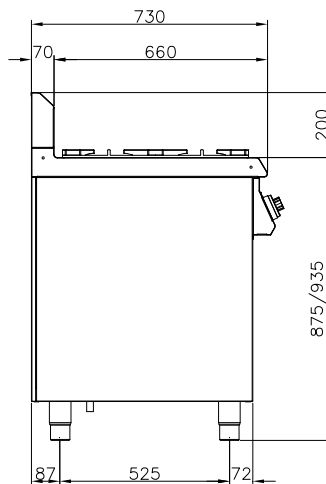

MODELLO
MODEL

DIMENSIONI mm
DIMENSIONS mm

POTENZA GAS KW
GAS POWER KW

VOLUME m³

PESO Kg
WEIGHT Kg

ALLACCIAMENTO GAS
GAS CONNECTION

7CBG06

1200x730x900

27

1,2

114

Ø 1/2"

G = Gas Ø 1/2"